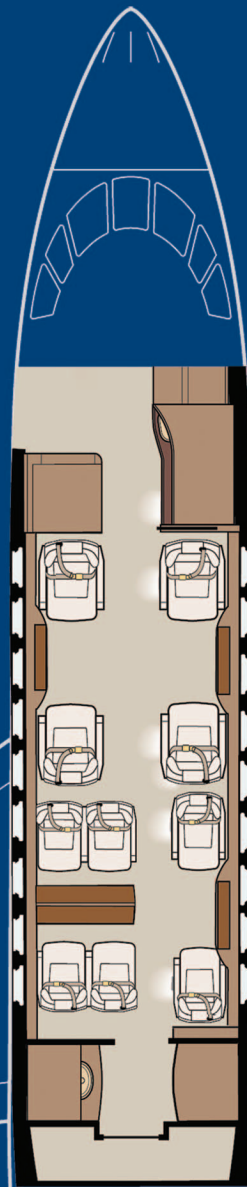

prince aviation
presents

FALCON 2000LXS

YU-FSS

year of manufacture
2016

PERFORMANCE

Maximum Range 7,400 km
4,000 nm
Cruise Speed 861 km/h
465 kts
Maximum Speed 0.84 mach
Maximum Cruise Altitude 14,326 m
47,000 ft
Endurance 7h 30min
Special Operations: Steep Approach
CATII

CABIN

Length 7.9 m / 26.2 ft
Width 2.33 m / 7.8 ft
Height 1.87 m / 6.2 ft
Passengers 10
Beds 4
Cabin attendant Yes
Satellite phone Yes
CD/DVD Yes
WiFi Yes
Baggage capacity 3 cu.m / 106 cu.ft
Baggage weight 454 kg / 1000 lbs